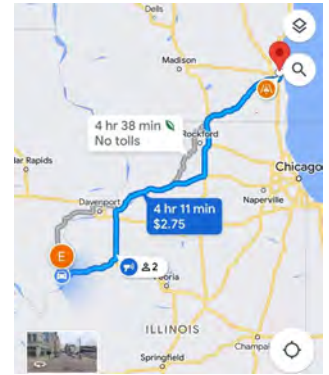

All Roads Lead To Milwaukee Dance

The 73rd National Square Dance Convention®

Trails Thru Dance

Saturday June 22, 2024

7:30—10:00

Phil Moorehouse
Sheridan Arkansas

Tom Manning
Burlington, Iowa

Larry Marchese
Denver, Colorado

I.O.O.F. Hall

OLD HIGHWAY U.S. 61

(Behind the Post Office)

Wever, Iowa

Motel & Camping information on Reverse Side

All Roads Lead to Milwaukee Thru Burlington, Iowa

A Perfect Stop from Anywhere
Burlington, Iowa

Only 4 Hours
From Milwaukee

Snake Alley

Catfish Bend Casino

Mississippi River
Lock & Dam

Places To Stay

1780 Stonegate Center Dr
Burlington, IA
319-753-1300

3001 Winegard Dr
Burlington, IA
319-237-7000

1605 N. Roosevelt Ave
Burlington, IA
319-752-0000

1213 N Roosevelt Ave
Burlington, IA
319-754-0000

6169 Reve Court
Ft. Madison, IA
319-372-6800

Camping

Big Hollow Recreation Area
18853 152nd Ave, Sperry, IA 52650
319-753-8260

Geode State Park
3333 Racine Ave Danville, IA 52623
319-392-4601